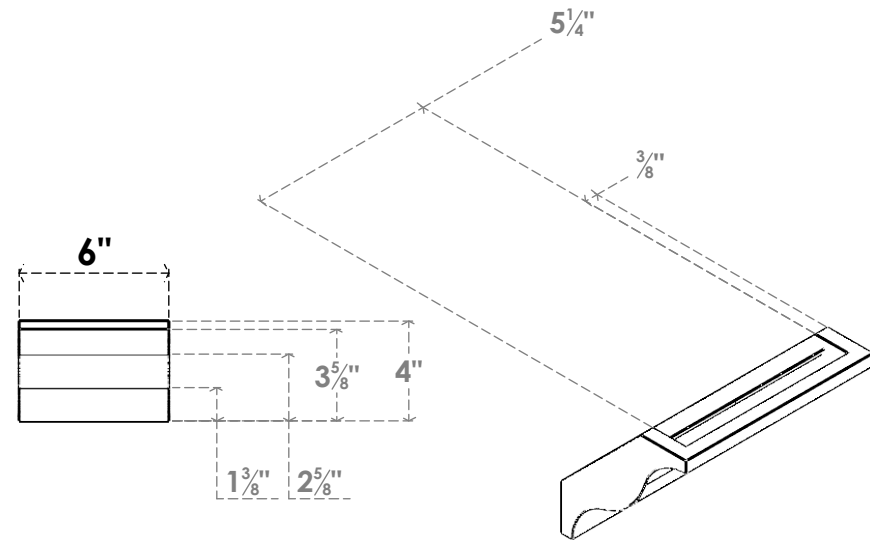

ITEM NUMBER: BRCPC060X04000X04000FST

6"W X 4"D X 4"H FUNSTON ARCHITECTURAL GRADE PVC CLOSED KNEE BRACE

SIDE PROFILE

FRONT PROFILE

ISOMETRIC

EKENA MILLWORK
2300 WEST MAIN ST.
CLARKSVILLE, TX 75426
TOLL FREE: 866-607-0453
WWW.EKENAMILLWORK.COM