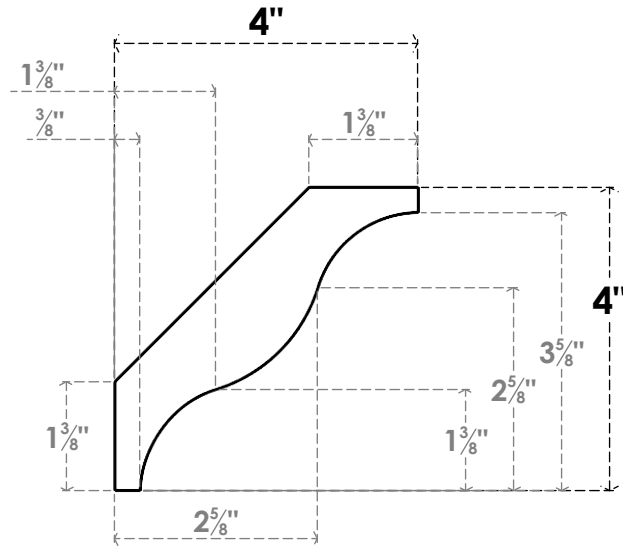

ITEM NUMBER: BRCPC060X04000X04000FST

6"W X 4"D X 4"H FUNSTON ARCHITECTURAL GRADE PVC CLOSED KNEE BRACE

SIDE PROFILE

FRONT PROFILE

ISOMETRIC

EKENA MILLWORK
2300 WEST MAIN ST.
CLARKSVILLE, TX 75426
TOLL FREE: 866-607-0453
WWW.EKENAMILLWORK.COM